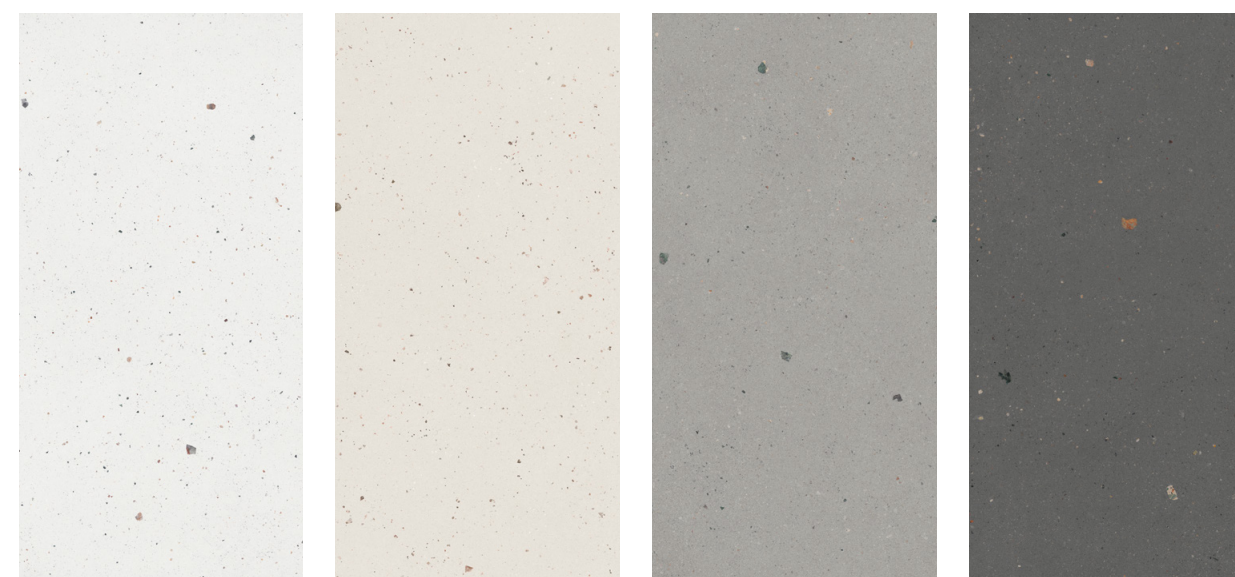

COSMOS POLISHED Y COSMOS

◇ COSMOS POLISHED | WHITE
○ COSMOS | WHITE

◇ COSMOS POLISHED | SAND
○ COSMOS | SAND

○ COSMOS | GREY

○ COSMOS | DARK GREY

FORMATOS | SIZES
60x120 cm | 24"x48"

60x120 | 24"x48"	MPRec60120	■	■	■	■	■	12	v2	■	9
60x120 | 24"x48" (polished)	MPLRec60120	■	■	■	■	■	12	v2	■	10,5

Caja | Box

Palet | Pallet

Container
21.500 kg | 24.500 kg

FORMATO / SIZE	Nº Pieza | Tiles	M²	Kg	NºCajas | Boxes	M²	Kg	M²	M²
60x120 | 24"x48"	2	1,44	28	36	51,84	1.008	1.088,64	1.224,16
60x120 | 24"x48" (polished)	2	1,44	34	32	46,08	1.088	921,6	1.059,84

PIEZAS ESPECIALES
SPECIAL PIECES

RODAPIÉ | SKIRTING
7,5x60 cm | 3"x24"
PZRod760Luxury

RODAPIÉ | SKIRTING
7,5x60 cm | 3"x24"
PZRod760

PELDAÑO ROMO
ROUND STEP
30x120 cm | 12"x48"
PZPel30120Romo

PELDAÑO GRADONE
GRADONE STEP
30x120 cm | 12"x48"
PZPel30120Gradone