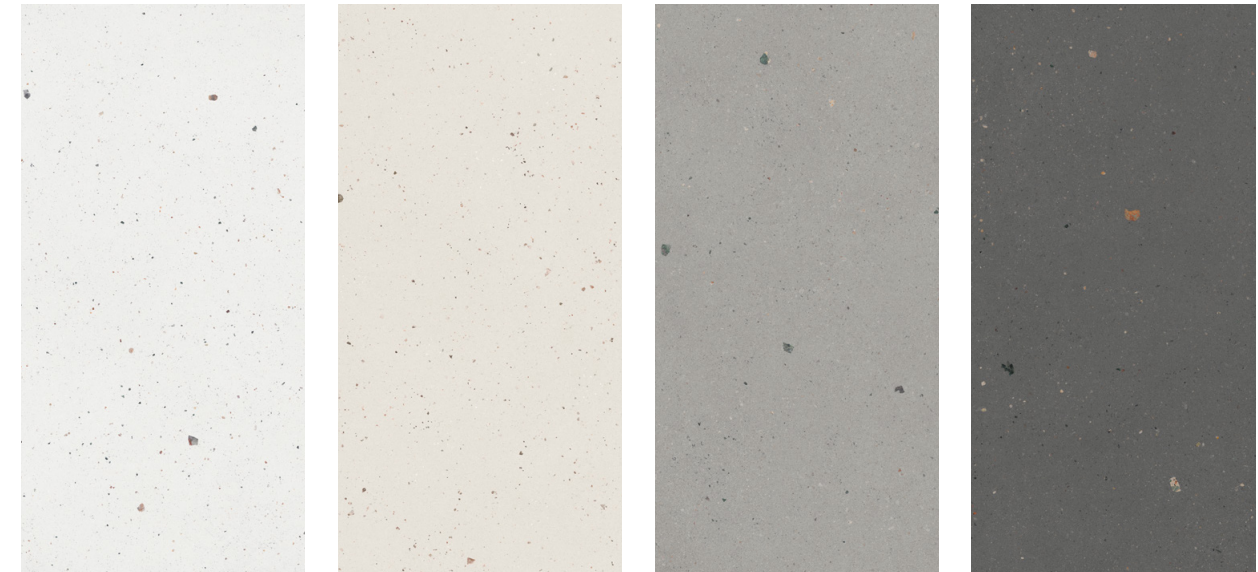

COSMOS Y COSMOS POLISHED

☒ COSMOS | WHITE
☒ COSMOS POLISHED | WHITE
☒ COSMOS | SAND
☒ COSMOS POLISHED | SAND
☐ COSMOS | GREY
☐ COSMOS | DARK GREY

60x120 | 24"x48"	MPLRec60120	■	■	■	■	■	■	■	12	v2	■	9
60x120 | 24"x48" (polished)	MPLRec60120	■	■	■	■	■	■	■	12	v2	■	10,5

	Caja | Box		Palet | Pallet			Container	
	Nº Pieza | Tiles	M²	Kg	NºCajas | Boxes	M²	Kg	21.500 kg | 24.500 kg

FORMATO / SIZE	Nº Pieza | Tiles	M²	Kg	NºCajas | Boxes	M²	Kg	M²	M²
60x120 | 24"x48"	2	1,44	28	36	51,84	1.008	1.088,64	1.224,16
60x120 | 24"x48" (polished)	2	1,44	34	32	46,08	1.088	921,6	1.059,84

PIEZAS ESPECIALES
SPECIAL PIECES

RODAPIÉ | SKIRTING
7,5x60 cm | 3"x24"
PZRod760Luxury

RODAPIÉ | SKIRTING
7,5x60 cm | 3"x24"
PZRod760

PELDAÑO ROMO
ROUND STEP
30x120 cm | 12"x48"
PZPel30120Romero

PELDAÑO GRADONE
GRADONE STEP
30x120 cm | 12"x48"
PZPel30120Gradone