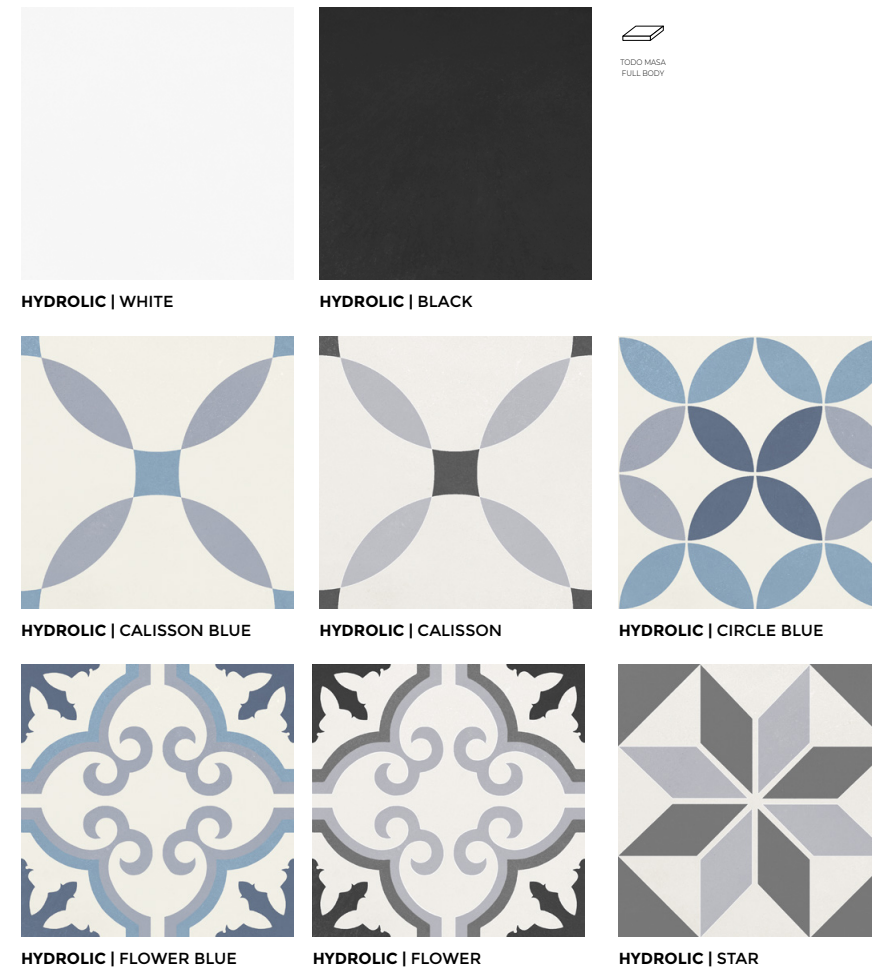

HYDROLIC

TODO MASA
FULL BODY

FORMATOS | SIZES
20x20 | 8"x8"

20x20 | 8"x8" MPRec2020 ■ ■ ■ ■ ■ 1 v2 ■ 11 ■

FORMATO / SIZE	Caja | Box			Palet | Pallet			Container	
	Nº Pieza | Tiles	M²	Kg	Nº Cajas | Boxes	M²	Kg	M²	M²
20x20 | 8"x8"	25	1	22	45	45	990	990	21.500 kg | 24.500 kg
								1.125