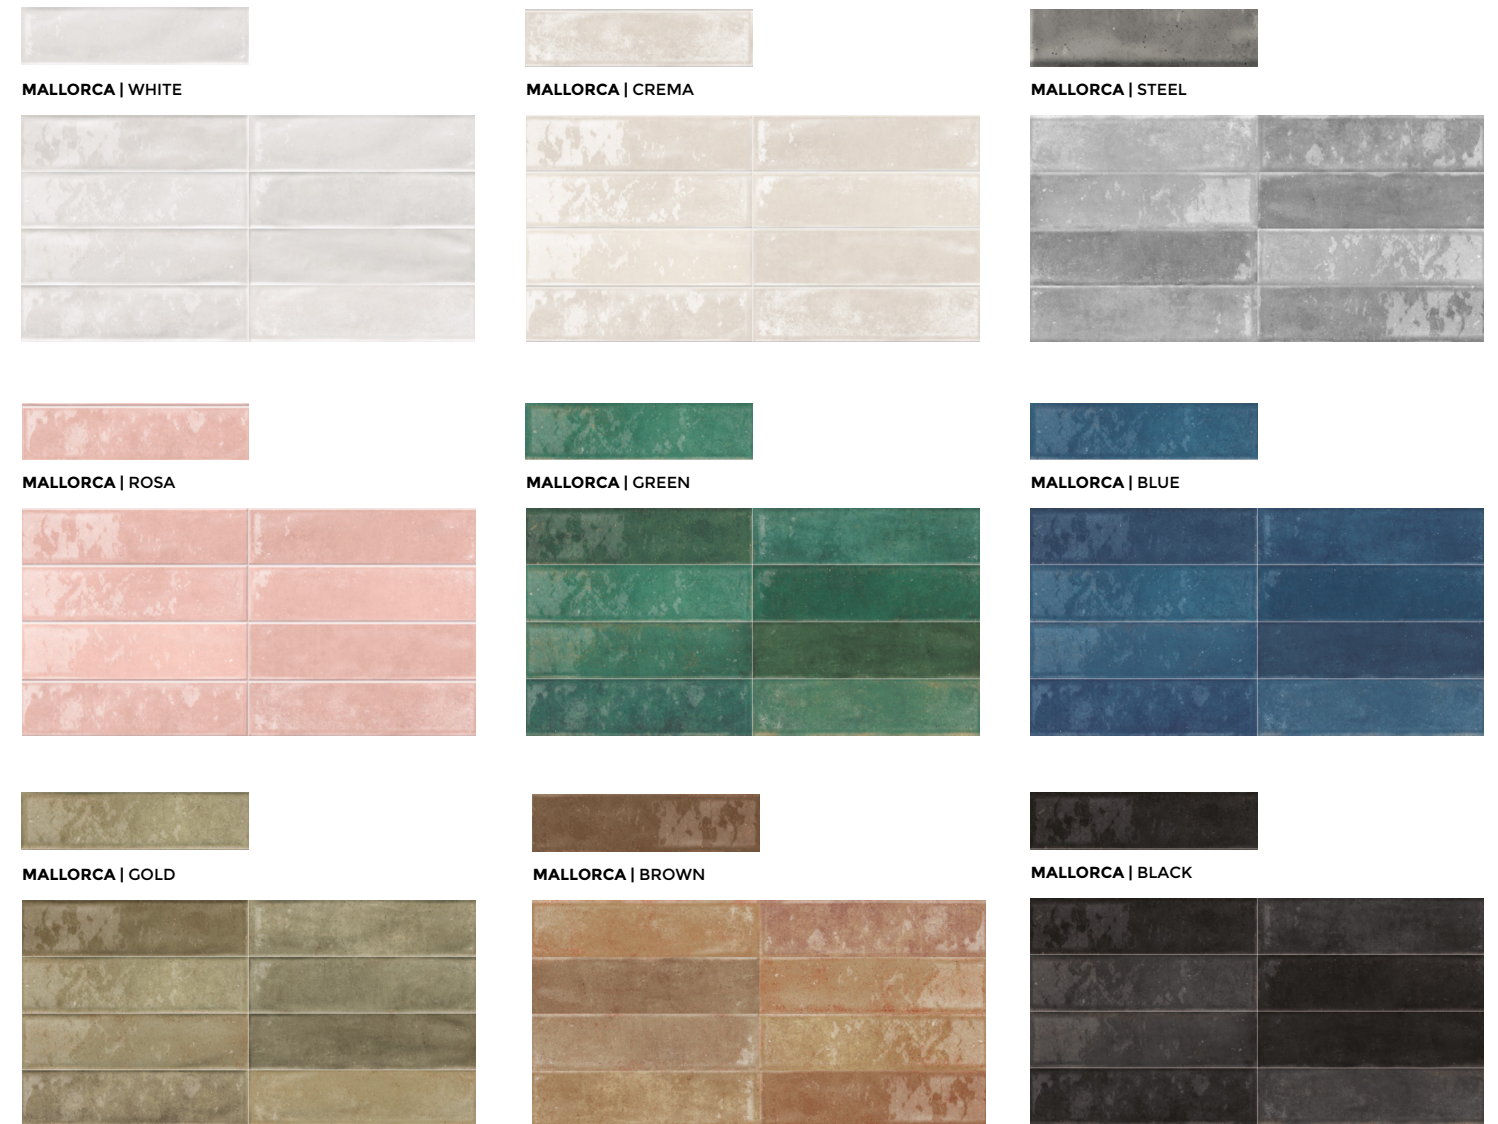

MALLORCA

DIFERENTES DISEÑOS / MIXED DESIGN
Todos los diseños van mezclados en una caja. All design mixed in a box.

FORMATOS | SIZES
7,5x30 | 3"x12"

7,5x30 | 3"x12"	MPHid730	WB PASTA BLANCA WHITE BODY	REVESTIMIENTO WALL TILE	BRILLO SHINE	MIXTOS DIFFERENT DESIGNS	DESTACADO DIFFERENT SHADES	GROSOR THICKNESS	A MANO HANDMADE
		■	■	■	12	v3	10,5	■

FORMATO / SIZE	Caja | Box			Palet | Pallet			Container	
	Nº Pieza | Tiles	M²	Kg	Nº Cajas | Boxes	M²	Kg	M²	M²
7,5x30 | 3"x12"	22	0,5	11,05	135	67,5	1.491,75	-	-