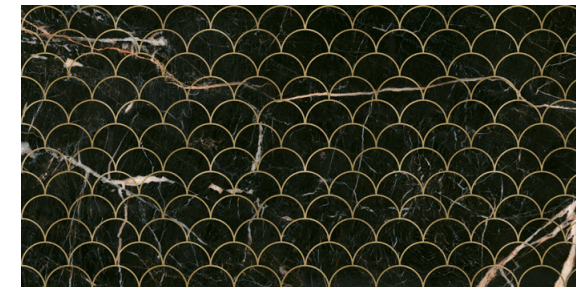

LUXURY
— by inspiration —

SAINT LAURENT POLISHED Y SATIN

PAVIMENTO | FLOOR TILES

▽ SAINT LAURENT POLISHED 60x120 cm | 24"x48"

SAINT LAURENT POLISHED Y SATIN

◇ SAINT LAURENT POLISHED
○ SAINT LAURENT SATIN

◇ SAINT LAURENT POLISHED | DECOR GOLD
○ SAINT LAURENT SATIN | DECOR GOLD