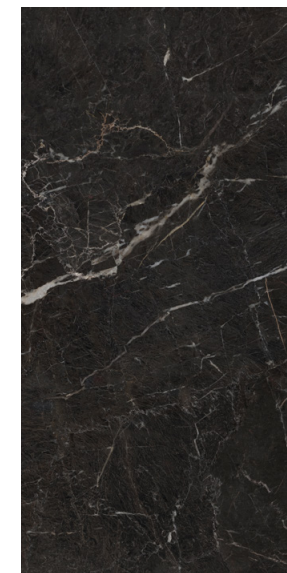

LUXURY
— by inspiration —

SAINT LAURENT POLISHED Y SATIN

PAVIMENTO | FLOOR TILES

▽ SAINT LAURENT POLISHED 60x120 cm | 24"x48"

SAINT LAURENT POLISHED Y SATIN

◇ SAINT LAURENT POLISHED
○ SAINT LAURENT SATIN

◇ SAINT LAURENT POLISHED | DECOR GOLD
○ SAINT LAURENT SATIN | DECOR GOLD