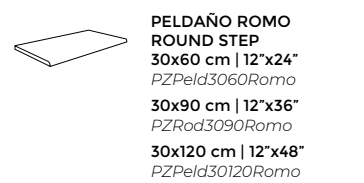

# STONE-TECH

▼ STONE-TECH IVORY 60x120 cm | 24"x48"

# STONE-TECH

PAVIMENTO | FLOOR TILES

▼ STONE-TECH SMOKE 120x120 | 48"x48"

# STONE-TECH

STONE-TECH | IVORY

STONE-TECH | EARTH

STONE-TECH | SMOKE

FORMATOS | SIZES

120x120 | 48"x48" 60x120 cm | 24"x48" 60x60 | 24"x24"

MALLA 55

MALLA HEXA

MALLA MURETO

PIEZAS ESPECIALES | SPECIAL PIECES

30x30 cm | 12"x12" 30x30 cm | 12"x12" 30x60 cm | 12"x24"  
 PZMsc303055 PZMsc3030Hexa PZMsc3060Mureto

PIEZAS ESPECIALES  
SPECIAL PIECES

FORMATO / SIZE	MPRec120120	MPRec60120	MPRec6060
120x120   48"x48"	■	■	■
60x120   24"x48"	■	■	■
60x60   24"x24"	■	■	■