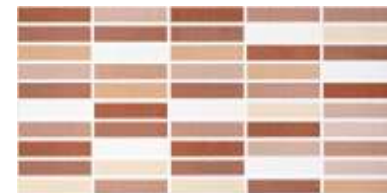

NEW FRESH | ROJO
25x50 cm | 10"x20" MR2550