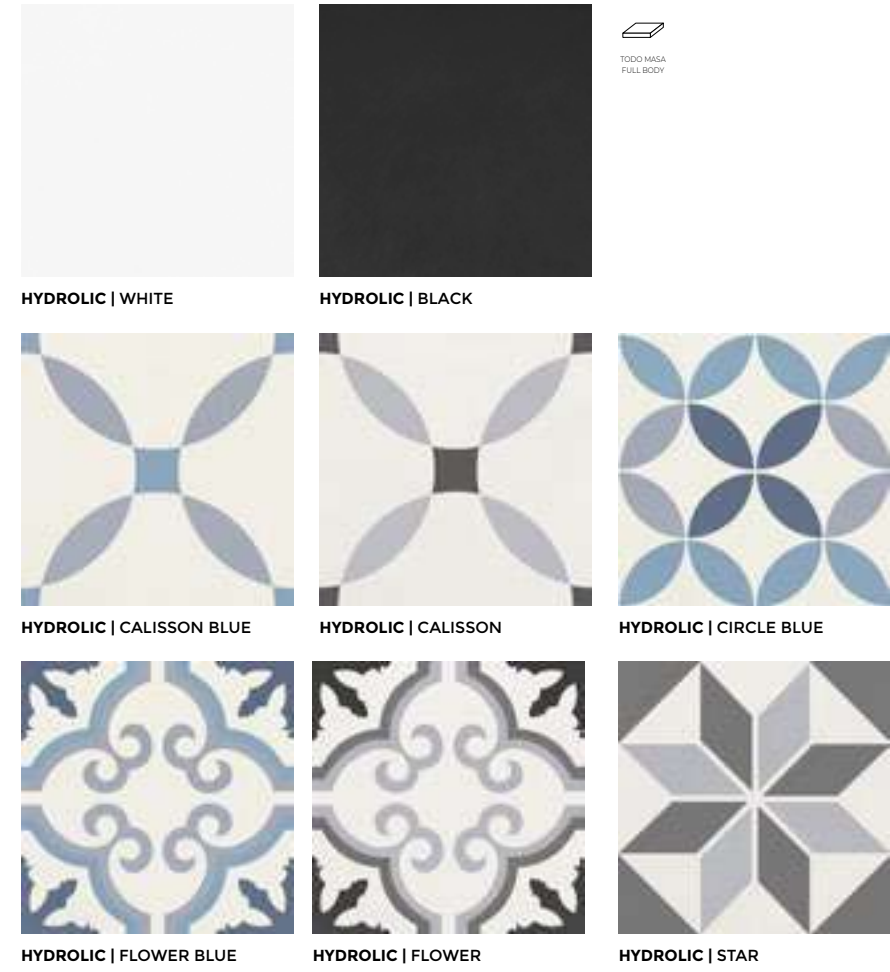

HYDROLIC

TODOS MASA FULL BODY

FORMATOS | SIZES
20x20 | 8"x8"

20x20 | 8"x8" MPRec2020 ■ ■ ■ ■ ■ 1 v2 ■ 11 ■

FORMATO / SIZE	Caja | Box			Palet | Pallet			Container	
	Nº Pieza | Tiles	M²	Kg	Nº Cajas | Boxes	M²	Kg	M²	M²
20x20 | 8"x8"	25	1	22	45	45	990	990	1,125