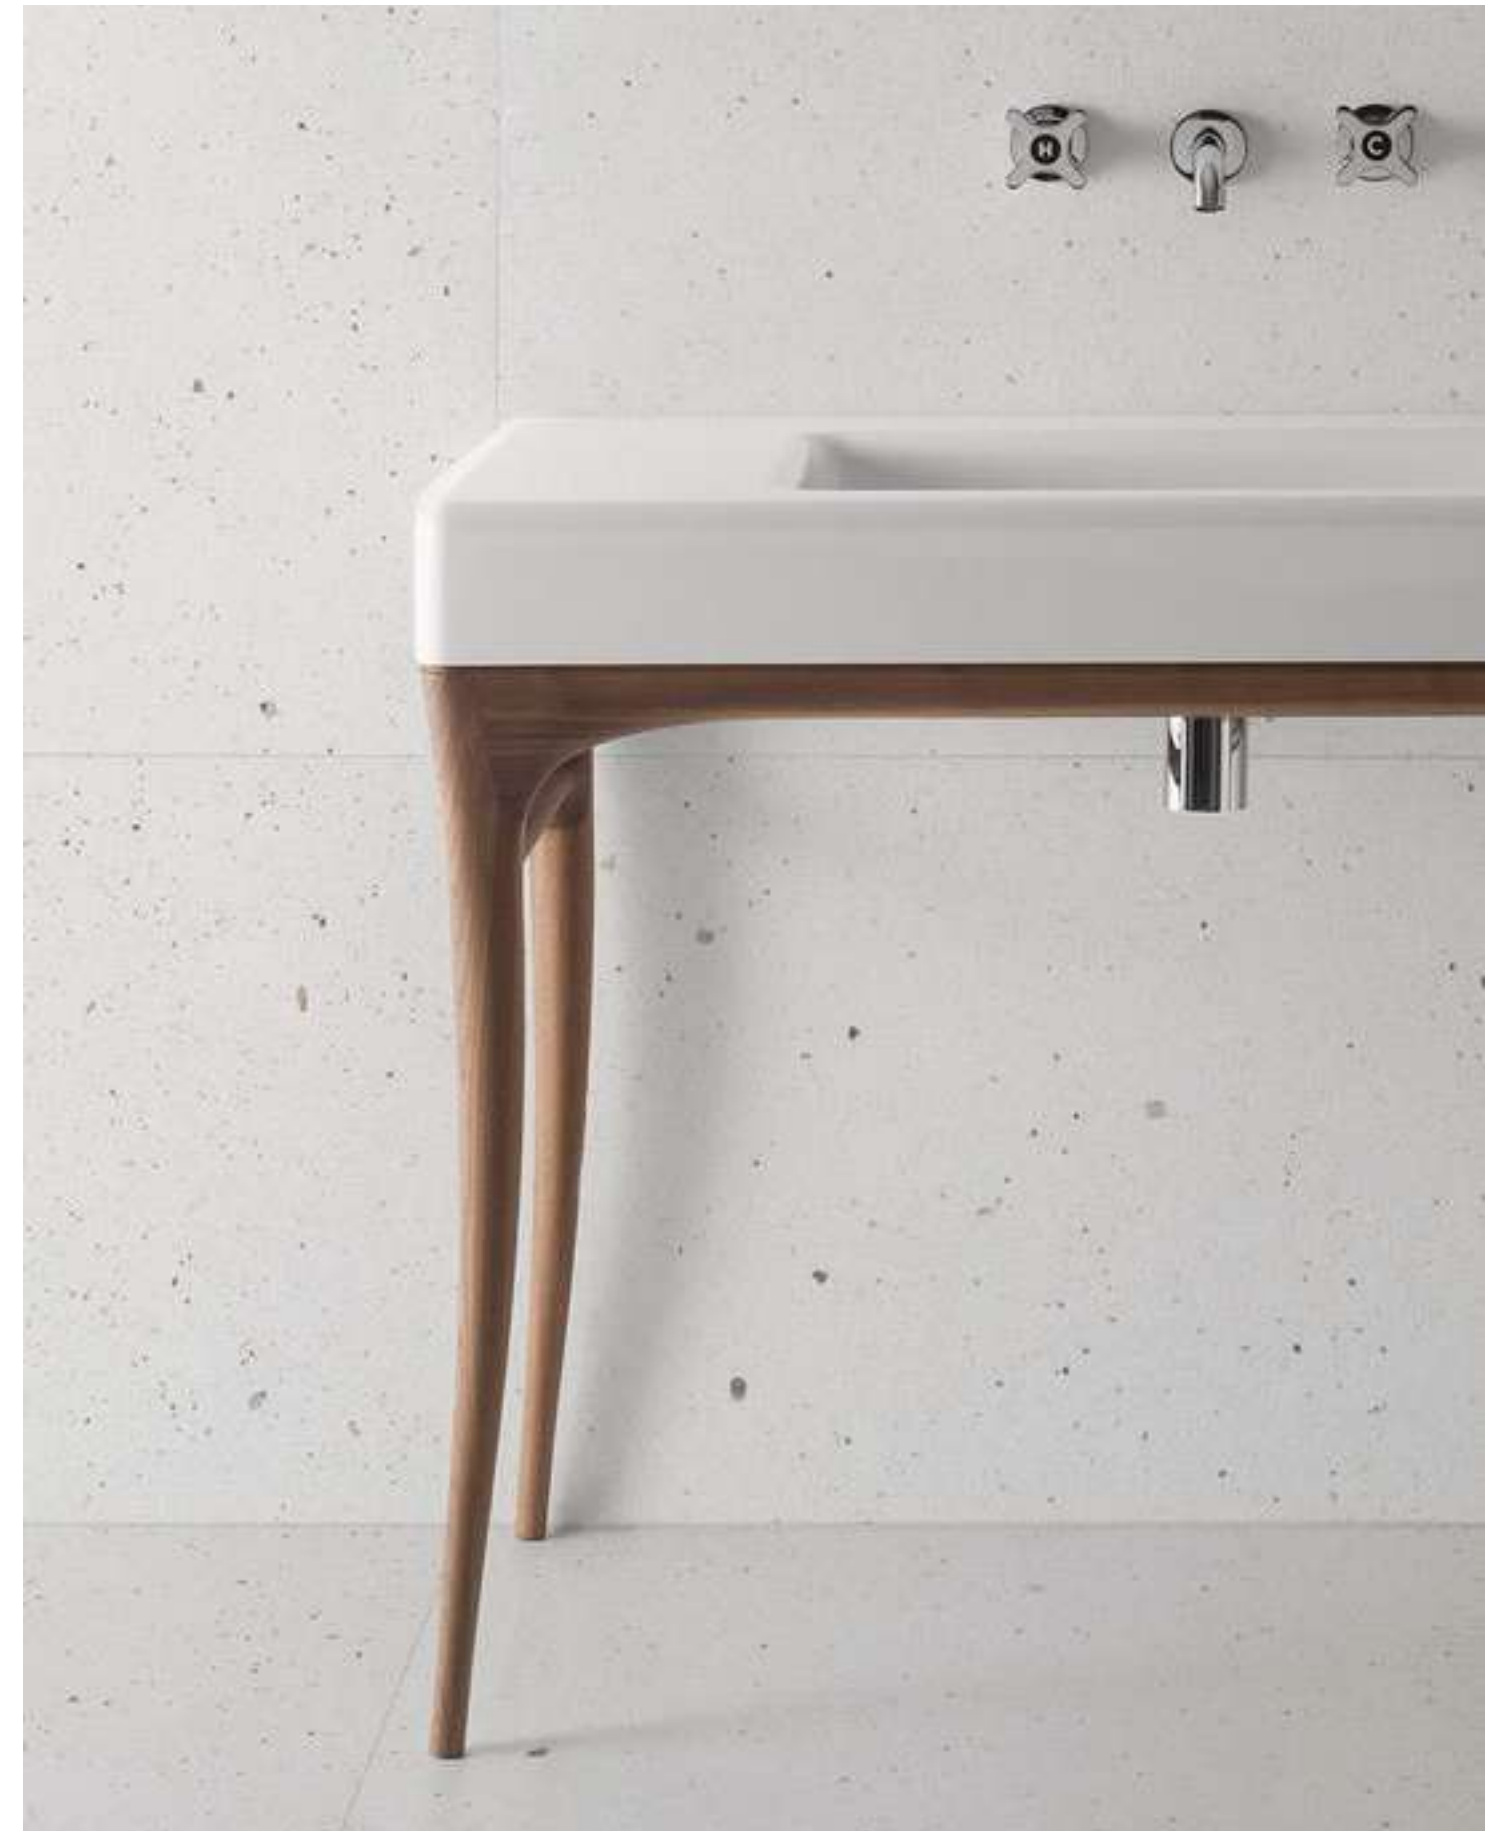

COSMOS Y COSMOS POLISHED

▼ COSMOS WHITE 60x120 | 24"x48"