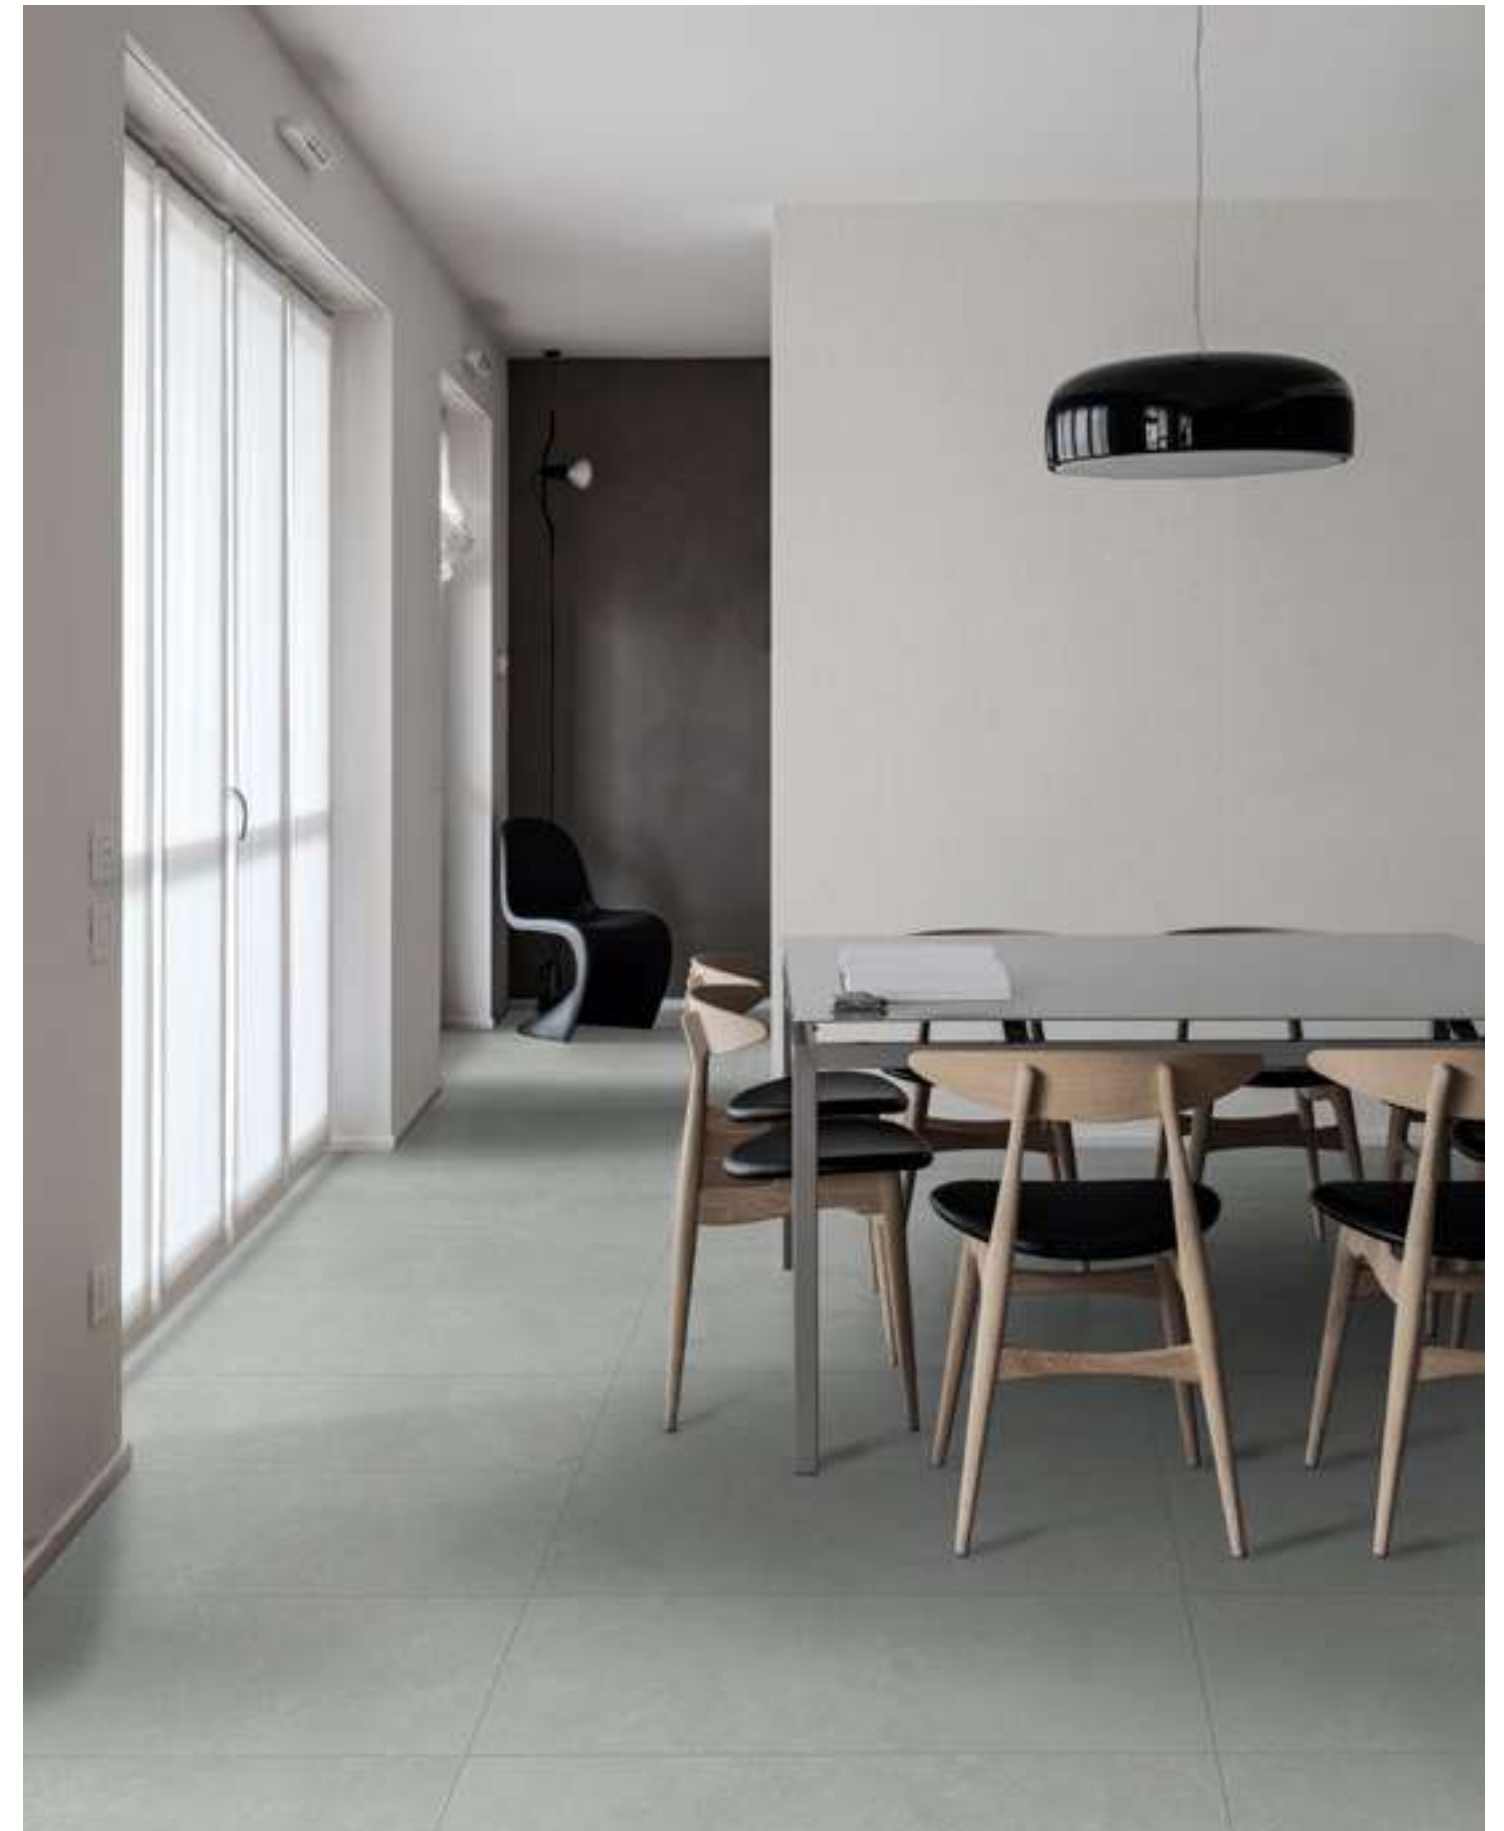

ASTOR

▼ ASTOR GREY 60x120 | 24"x48"