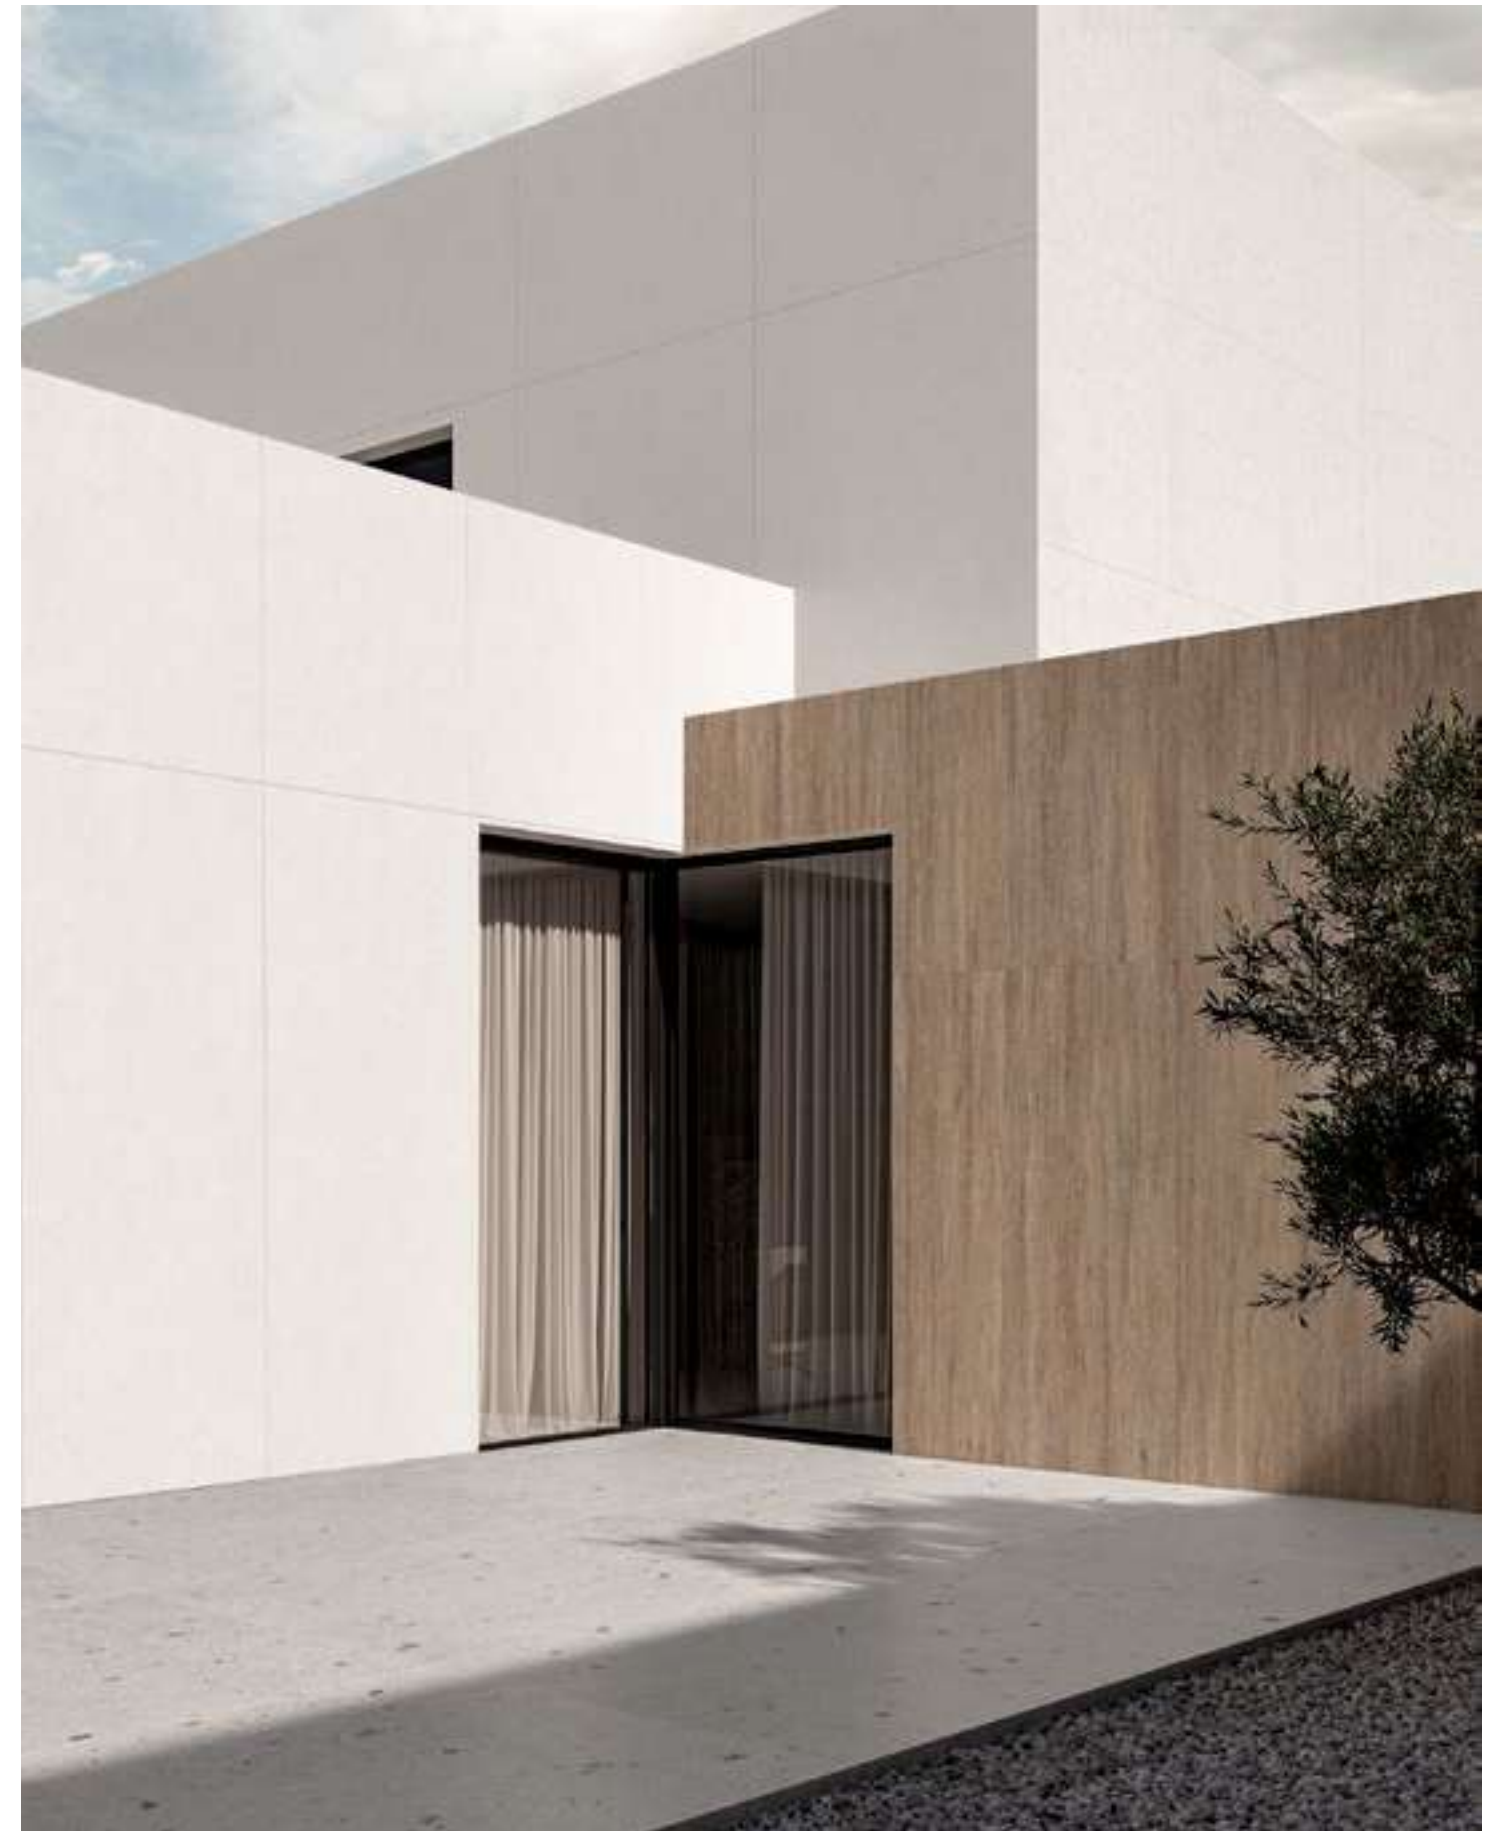

COUVET

▼ COUVET STRONG ROBLE 75x150 cm | 30"x60" ▼ ATRIO LIGHT 75x150 | 30"x60" ▼ STONE-TECH IVORY 120x120 | 48"x48"