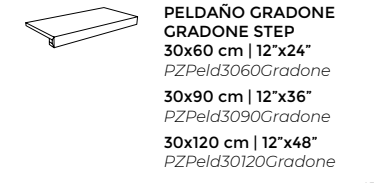

PIEZAS ESPECIALES SPECIAL PIECES

* El formato 120x260 lleva un cargo por embalaje especial, que no está incluido en el precio del producto.