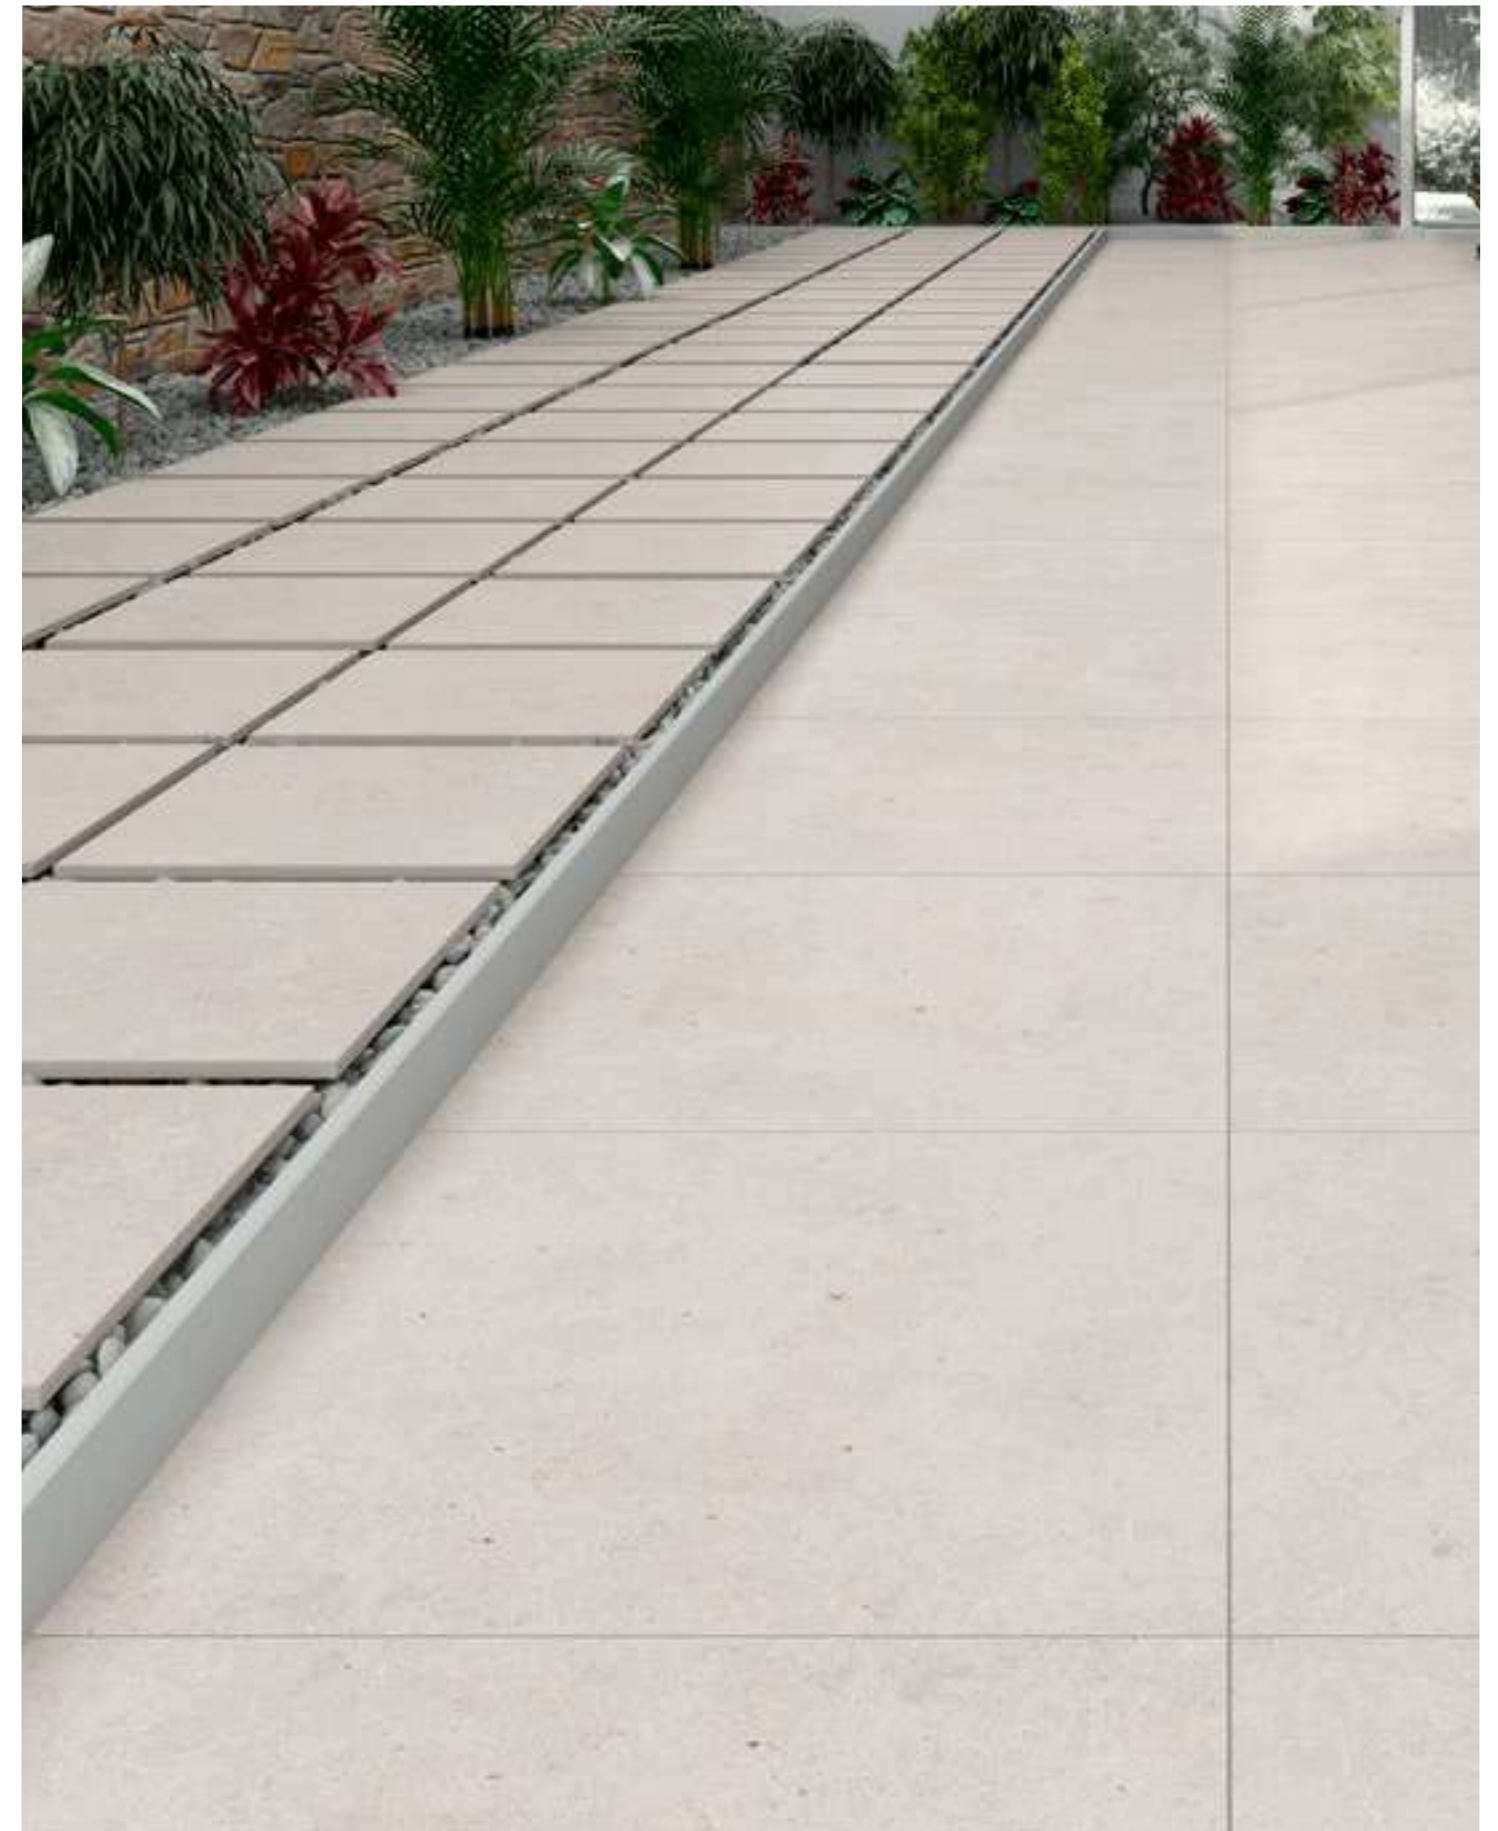

ATRIO

▼ ATRIO CREMA 90x90 cm | 36"x36" ▼ ATRIO CREMA 2PLUS 60x60 cm | 24"x24"