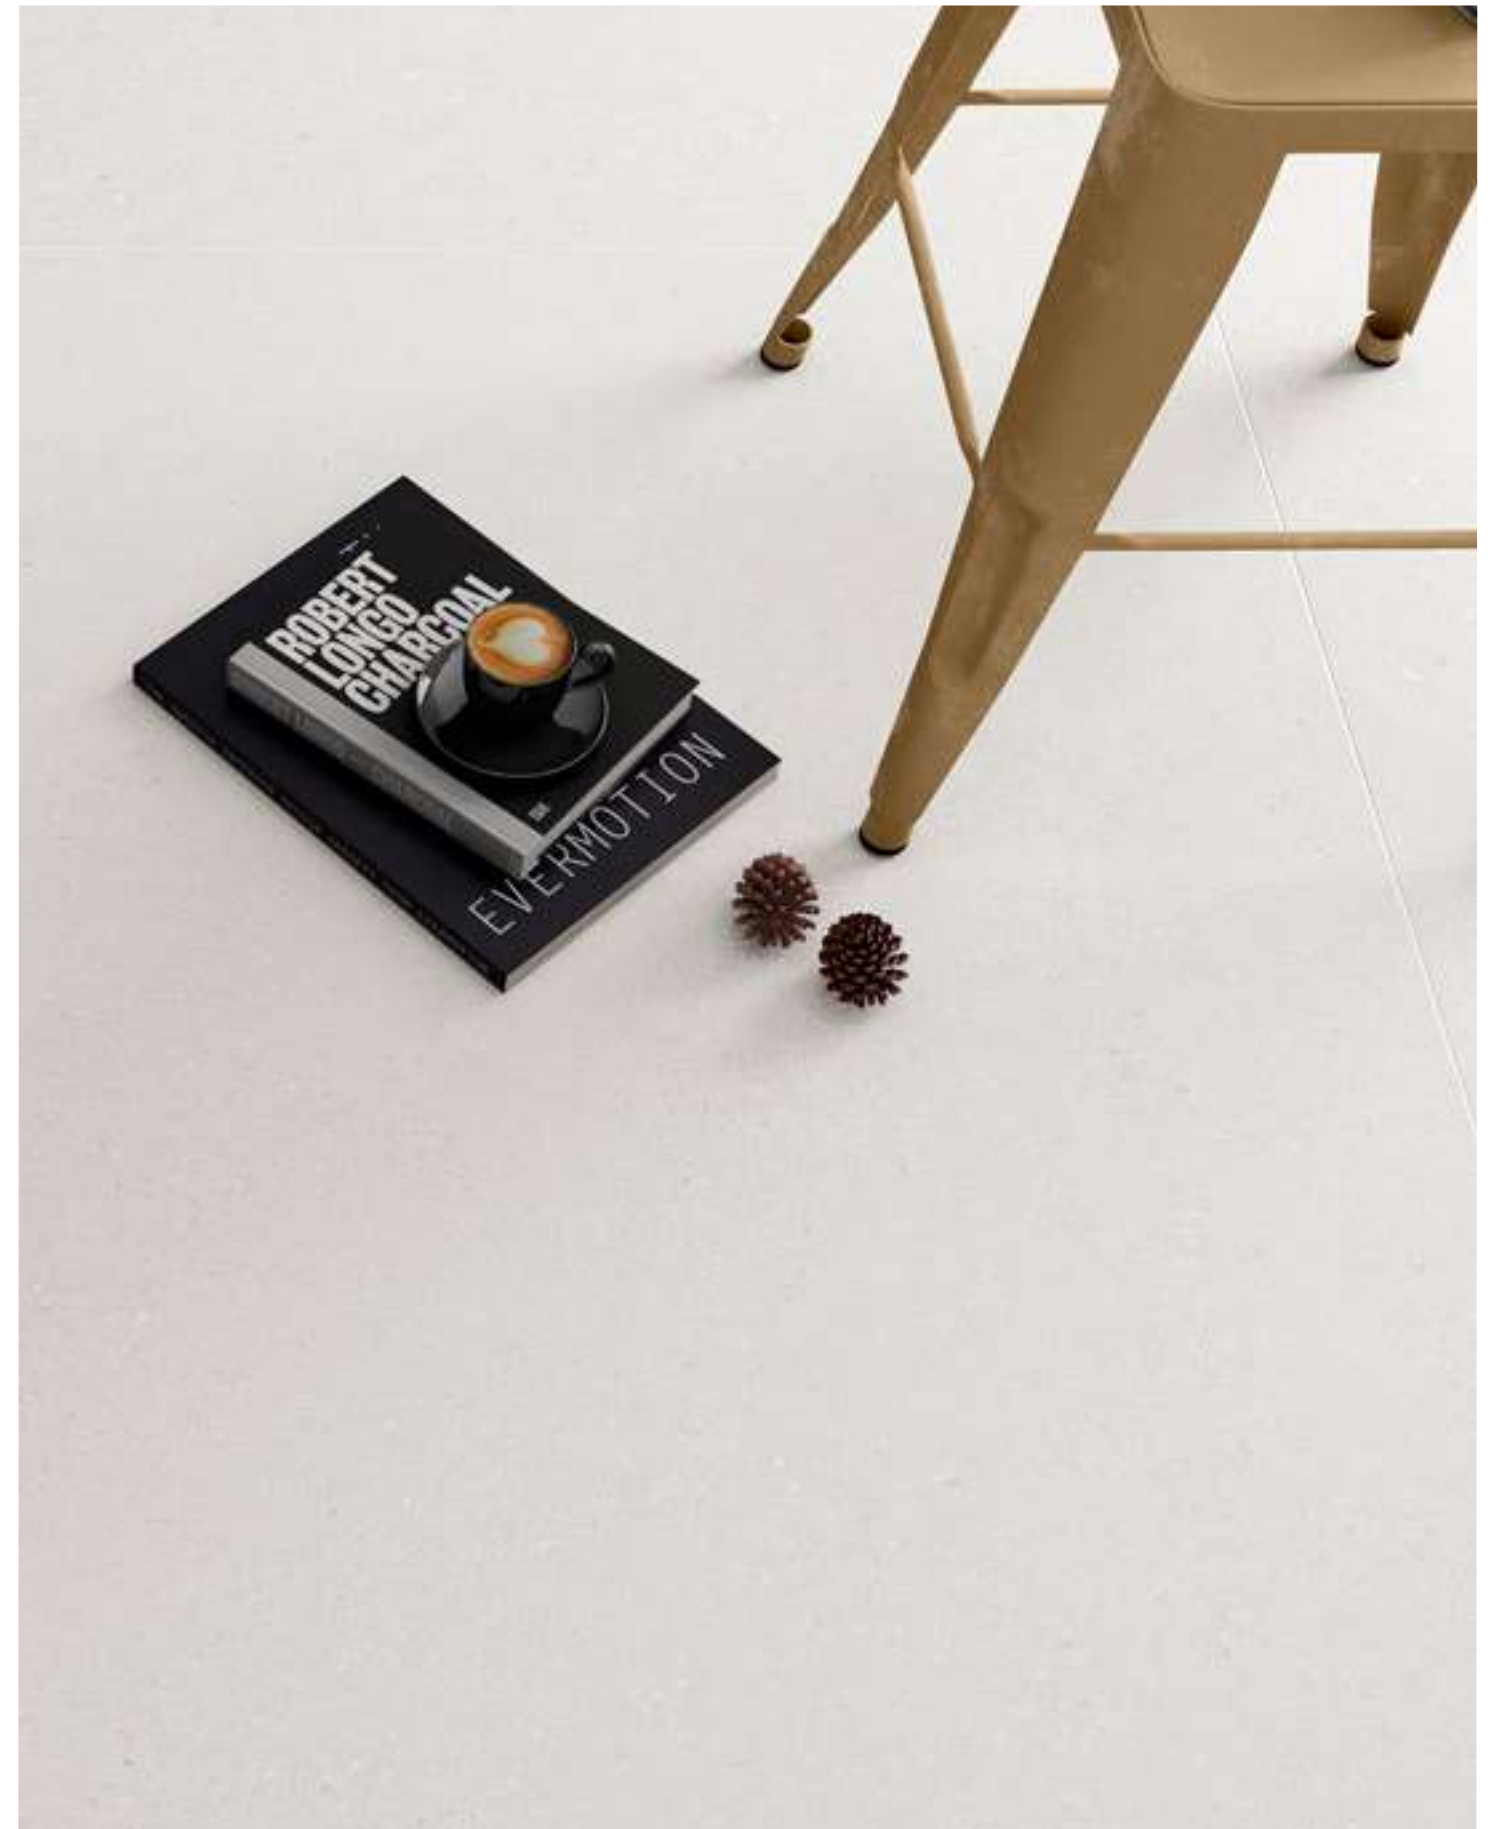

MICROTECH

▼ MICROTECH LIGHT 120x120 cm | 48"x48"