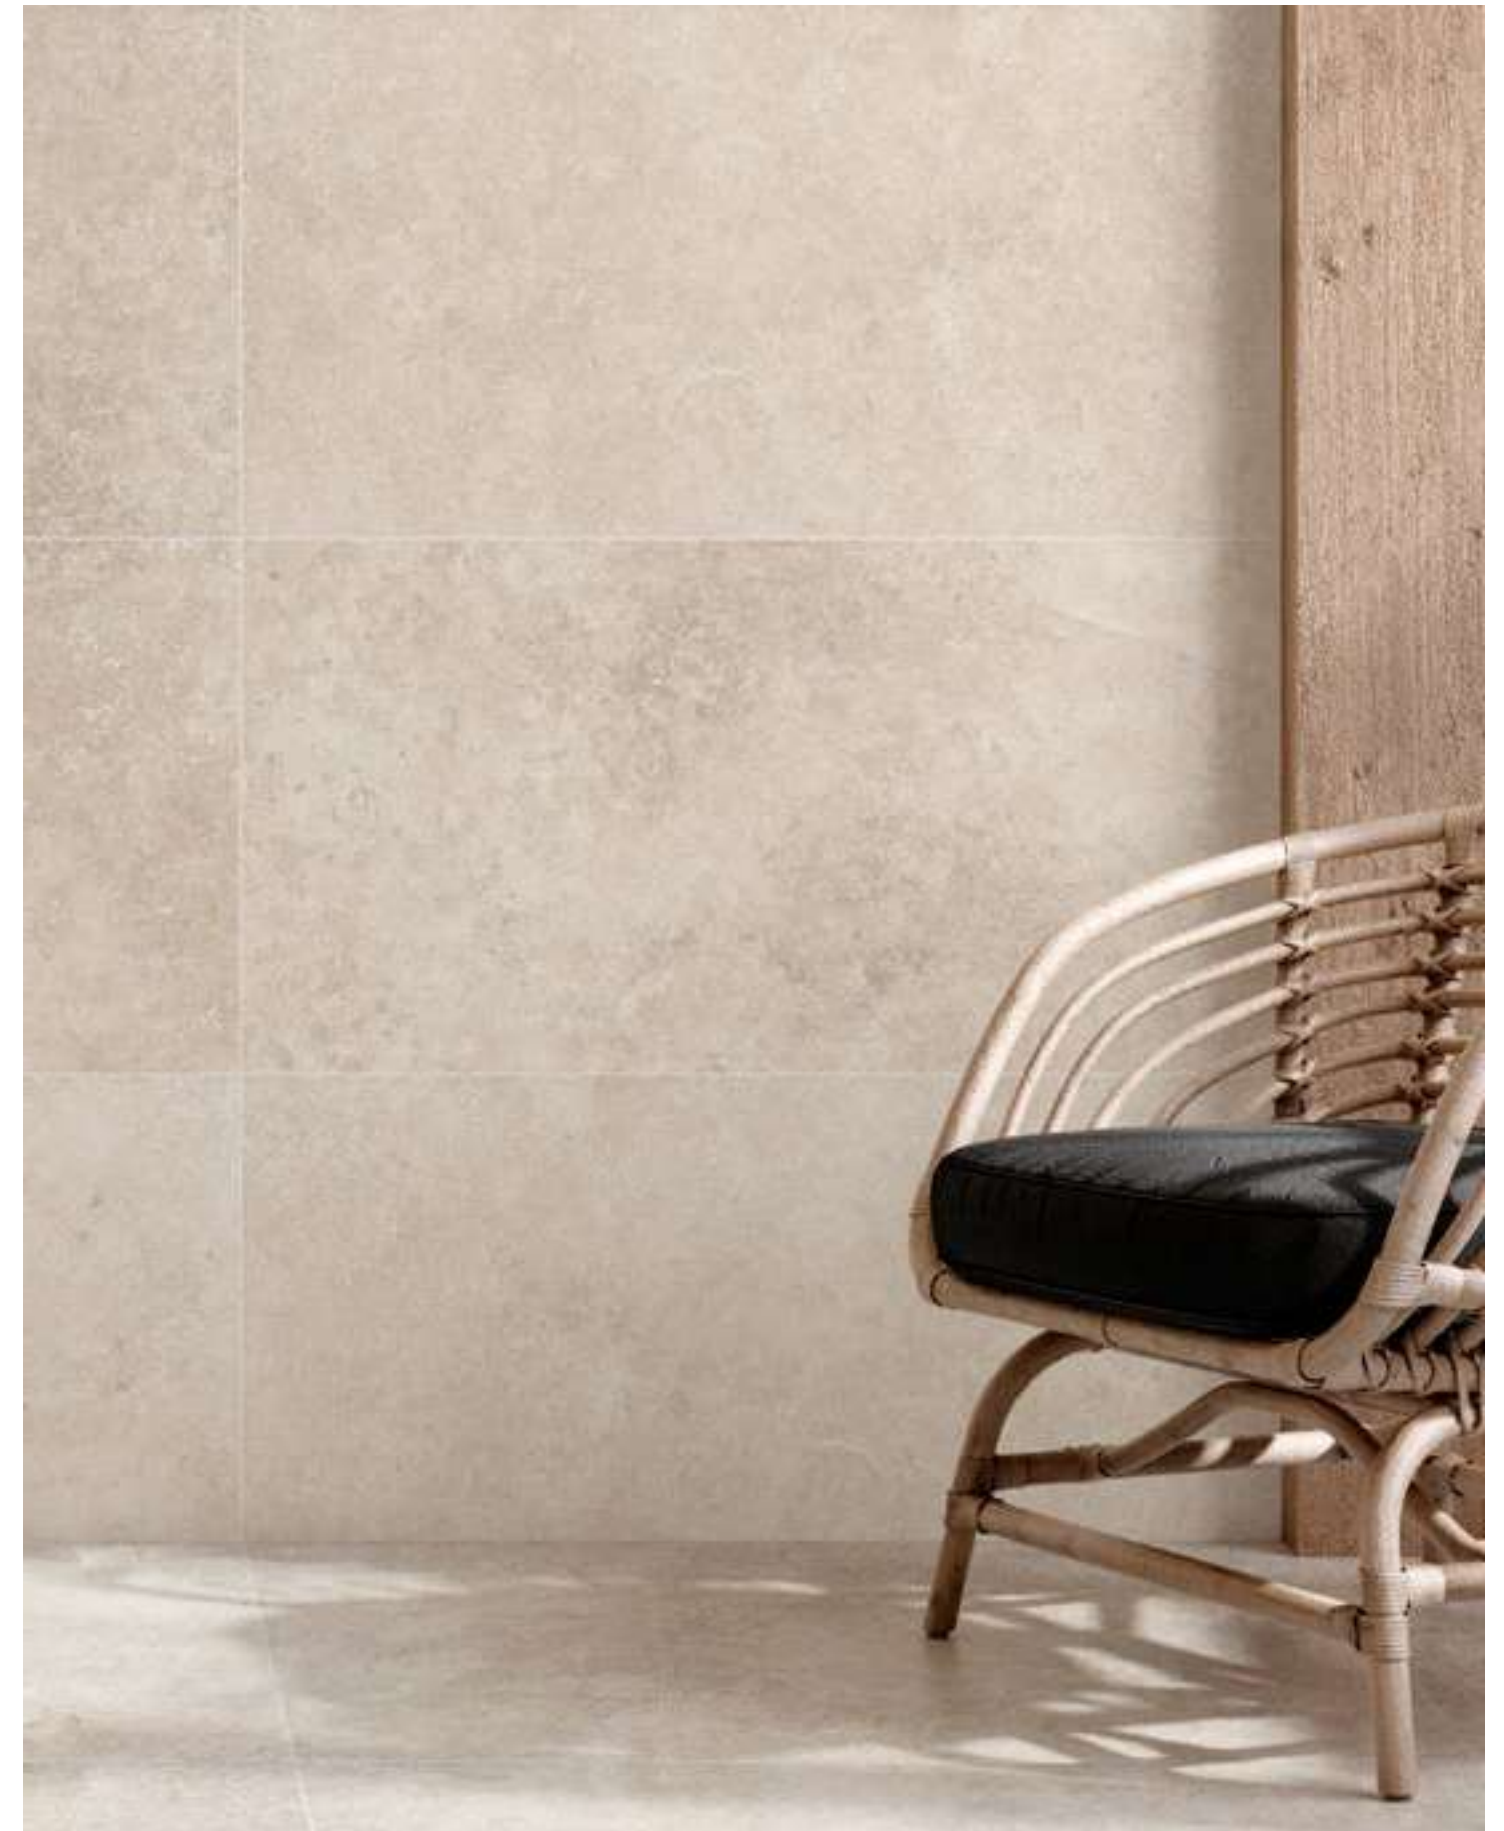

CROSSCUT

▼ CROSSCUT SAND 60x120 cm | 24"x48"